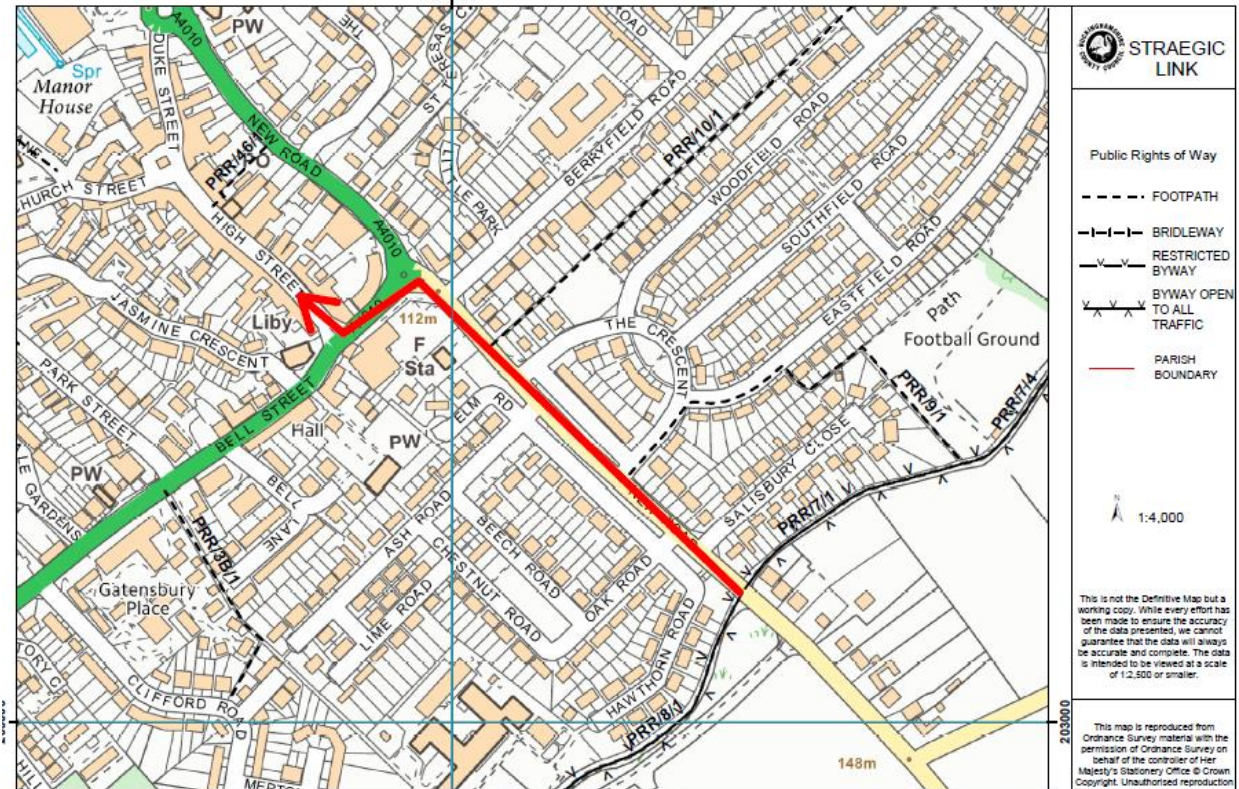

BUCKINGHAMSHIRE LOCAL ACCESS FORUM

Report

Date: 5th July 2017

Title: Local Access Forum consultation: Ridgeway strategic link - Princes Risborough

Authors: Jonathan Clark

Contact Officer: Christina Beevers (01296 382938)

Sarah would like to consult the Forum on signposting a new strategic link from the Ridgeway into Princes Risborough in order to attract increased visitor spending in local shops and raise the profile of the national trail locally. Please refer to the plan below.